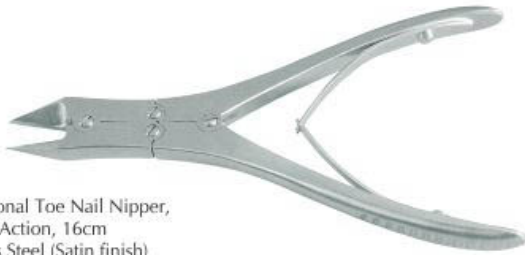

1306
Nail Nipper Barrel Spring, 11.5cm

1307
Nail Nipper Barrel Spring, 13.5cm
Stainless Steel (Satin finish)
(Nail Nipper Barrel Spring C/P & N/P 11.5cm)
(Nail Nipper Barrel Spring C/P & N/P 13.5cm)

1308
Professional Toe Nail Nipper,
Compound Action, 16cm
Stainless Steel (Satin finish)

1309
Professional Toe Nail Nipper,
Double spring, 12cm
Stainless Steel (Satin finish)

1310
Professional Toe Nail Nipper,
Double spring, 12cm
Stainless Steel (Satin finish)

1311
Professional Toe Nail Nipper,
Double spring, 12cm
Stainless Steel (Satin finish)

Cuticle Nippers, Lap Joints

1312
Professional Toe Nail Nipper,
Double Action, 16cm
Stainless Steel (Satin finish)

1313
Toe Nail Nipper,
Box Joint, Double Spring, 14cm
Stainless Steel (Mirror & Sand finish)