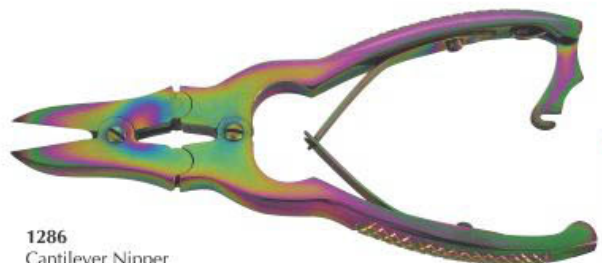

1275
Cuticle Nipper
Box joint, 10cm
(Titanium Coated)

1280
Nail Nipper with Ring 8cm
Box Joint Stainless Steel
Finish available
HG, S, D, P.

Nail Nippers & Cantilever Nipper

1281
Nipper Straight Blade
Plain Handle Lock
Leaf Spring 14cm
Blue Coating

1285
Cantilever Nipper
Concaved Blade Barrel
Spring 16cm Titanium Coating

1282
Nipper Concaved
Blade Serrated Handle
Lock Leaf Spring
14cm Blue Coating

1286
Cantilever Nipper
Straight Blade Leaf
Spring 16cm Titanium
Coating