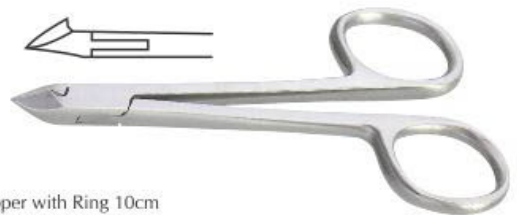

1274
Nail Nipper Box Joint,
with lock, Double Spring, Tip 8mm
Stainless Steel (Half Gold)
Finish available
HG, S, D, P.

1279
Nail Nipper with Ring 10cm
Box Joint Stainless Steel
Finish available
HG, S, D, P.

1275
Cuticle Nipper
Box joint, 10cm
(Titanium Coated)

1280
Nail Nipper with Ring 8cm
Box Joint Stainless Steel
Finish available
HG, S, D, P.

Nail Nippers & Cantilever Nipper

1281
Nipper Straight Blade
Plain Handle Lock
Leaf Spring 14cm
Blue Coating