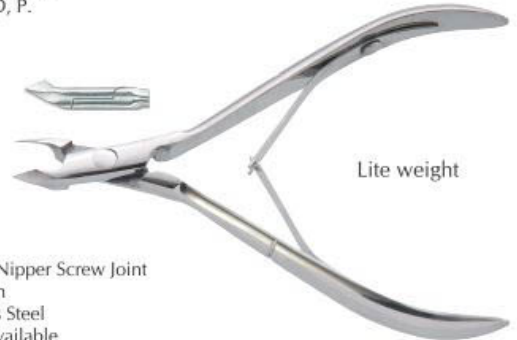

1271
Nail Nipper
Screw Joint, 10cm
Stainless Steel with Silicon Grip
Finish available HG, S, D, P.

1276
Cuticle Nipper Box Joint,
Double Spring, Tip 3mm
Stainless Steel
Finish available
HG, S, D, P.

1272
Cuticle Nipper Box Joint, 10cm
Stainless Steel (Satin finish)
Silicon Plain Grip, Single Spring