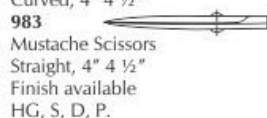

Cuticle, Nail, Baby, Safety & Personal Care Scissors

All scissors are also available in Mirror, Satin, Sand-blasted, Color coated, Gold-plated, Imitation & Fix Screws.