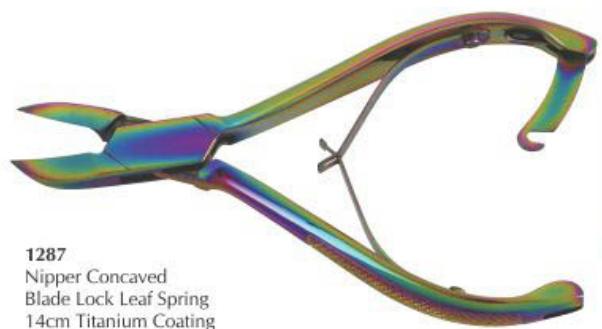

1275
Cuticle Nipper
Box joint, 10cm
(Titanium Coated)

1280
Nail Nipper with Ring 8cm
Box Joint Stainless Steel
Finish available
HG, S, D, P.

Nail Nippers & Cantilever Nipper

1281
Nipper Straight Blade
Plain Handle Lock
Leaf Spring 14cm
Blue Coating

1285
Cantilever Nipper
Concaved Blade Barrel
Spring 16cm Titanium Coating

1282
Nipper Concaved
Blade Serrated Handle
Lock Leaf Spring
14cm Blue Coating

1286
Cantilever Nipper
Straight Blade Leaf
Spring 16cm Titanium
Coating

1283
Thwaites Nail Splitter
Lock Leaf Spring 13.5cm
Blue Coating

1287
Nipper Concaved
Blade Lock Leaf Spring
14cm Titanium Coating

1284
Ingrowing Toe Nail
Nipper Lock Leaf Spring
13cm Blue Coating

1288
Nipper Straight Blade
Barrel Spring 13.5cm
Titanium Coating