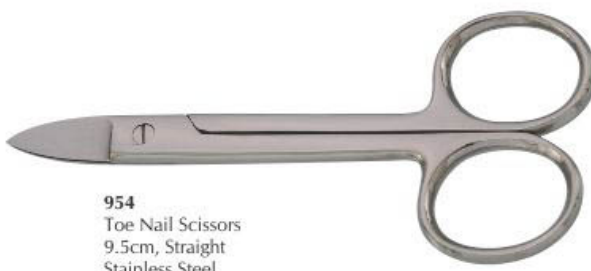

954
Toe Nail Scissors
9.5cm, Straight
Stainless Steel
(Mirror Finish)