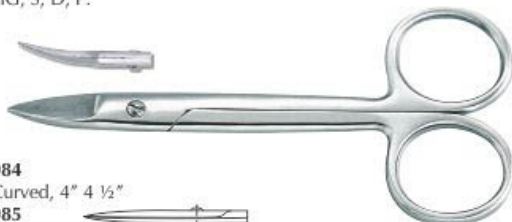

985
Crown Scissors
Straight, 4" 4 1/2"
Finish available
HG, S, D, P.