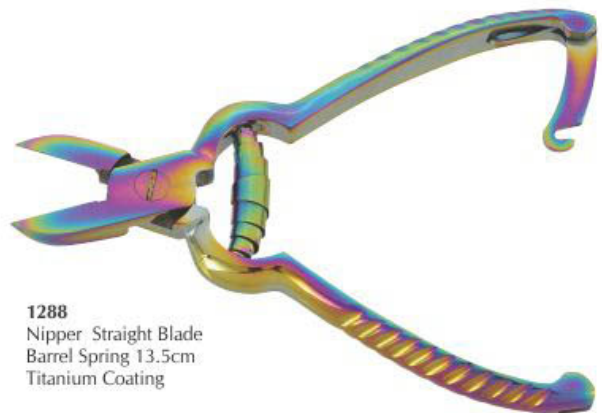

1275
Cuticle Nipper
Box joint, 10cm
(Titanium Coated)

1280
Nail Nipper with Ring 8cm
Box Joint Stainless Steel
Finish available
HG, S, D, P.

Nail Nippers & Cantilever Nipper

1281
Nipper Straight Blade
Plain Handle Lock
Leaf Spring 14cm
Blue Coating

1285
Cantilever Nipper
Concaved Blade Barrel
Spring 16cm Titanium Coating

1282
Nipper Concaved
Blade Serrated Handle
Lock Leaf Spring
14cm Blue Coating

1286
Cantilever Nipper
Straight Blade Leaf
Spring 16cm Titanium
Coating

1283
Thwaites Nail Splitter
Lock Leaf Spring 13.5cm
Blue Coating

1287
Nipper Concaved
Blade Lock Leaf Spring
14cm Titanium Coating

1284
Ingrowing Toe Nail
Nipper Lock Leaf Spring
13cm Blue Coating

1288
Nipper Straight Blade
Barrel Spring 13.5cm
Titanium Coating