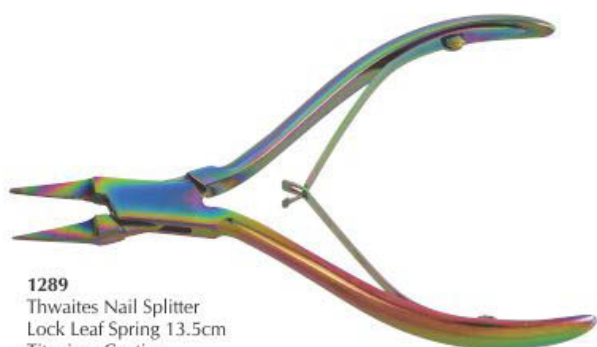

1285
Cantilever Nipper
Concaved Blade Barrel
Spring 16cm Titanium Coating

1282
Nipper Concaved
Blade Serrated Handle
Lock Leaf Spring
14cm Blue Coating

1286
Cantilever Nipper
Straight Blade Leaf
Spring 16cm Titanium
Coating

1283
Thwaites Nail Splitter
Lock Leaf Spring 13.5cm
Blue Coating

1287
Nipper Concaved
Blade Lock Leaf Spring
14cm Titanium Coating

1284
Ingrowing Toe Nail
Nipper Lock Leaf Spring
13cm Blue Coating

1288
Nipper Straight Blade
Barrel Spring 13.5cm
Titanium Coating

Nail Nippers & Cantilever Nipper

1289
Thwaites Nail Splitter
Lock Leaf Spring 13.5cm
Titanium Coating

1293
Cantilever Nipper
Concaved Blade Leaf
Spring 16cm Blue
Coating

1290
Ingrowing Toe Nail Nipper
Lock Leaf Spring 13cm
Titanium Coating

1294
Cantilever Nipper
Straight Blade Leaf
Spring 16cm Blue
Coating

1291
Nipper Straight Blade
Lock Leaf Spring Plain
Handle 14cm Titanium
Coating

1295
Nipper Straight
Blade Barrel Spring
13.5cm Blue Coating