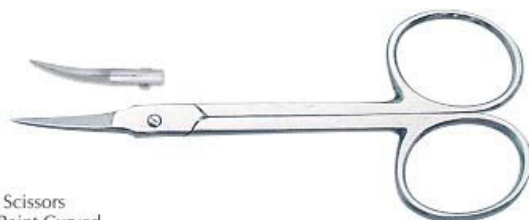

925
Cuticle Scissors
Arrow Point Curved
926
Cuticle Scissors
Arrow Point Straight
Finish available: HG, S, D, P.