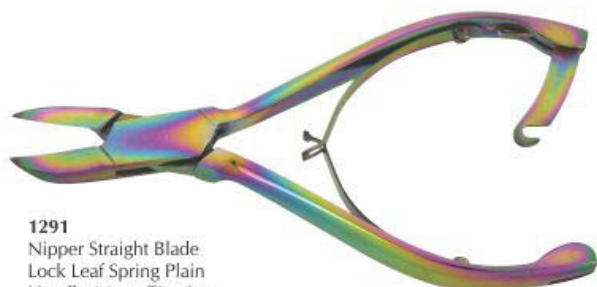

1283
Thwaites Nail Splitter
Lock Leaf Spring 13.5cm
Blue Coating

1287
Nipper Concaved
Blade Lock Leaf Spring
14cm Titanium Coating

1284
Ingrowing Toe Nail
Nipper Lock Leaf Spring
13cm Blue Coating

1288
Nipper Straight Blade
Barrel Spring 13.5cm
Titanium Coating

Nail Nippers & Cantilever Nipper

1289
Thwaites Nail Splitter
Lock Leaf Spring 13.5cm
Titanium Coating

1293
Cantilever Nipper
Concaved Blade Leaf
Spring 16cm Blue
Coating

1290
Ingrowing Toe Nail Nipper
Lock Leaf Spring 13cm
Titanium Coating

1294
Cantilever Nipper
Straight Blade Leaf
Spring 16cm Blue
Coating

1291
Nipper Straight Blade
Lock Leaf Spring Plain
Handle 14cm Titanium
Coating

1295
Nipper Straight
Blade Barrel Spring
13.5cm Blue Coating