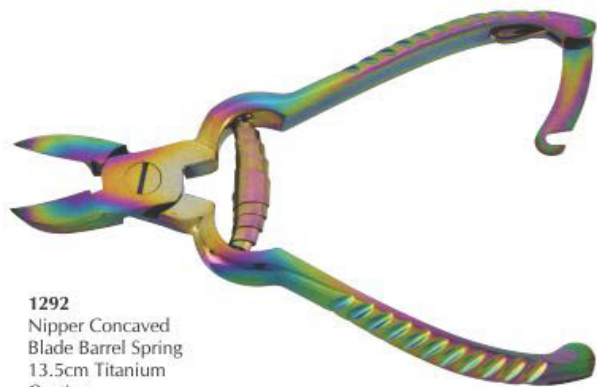

1283
Thwaites Nail Splitter
Lock Leaf Spring 13.5cm
Blue Coating

1287
Nipper Concaved
Blade Lock Leaf Spring
14cm Titanium Coating

1284
Ingrowing Toe Nail
Nipper Lock Leaf Spring
13cm Blue Coating

1288
Nipper Straight Blade
Barrel Spring 13.5cm
Titanium Coating

Nail Nippers & Cantilever Nipper

1289
Thwaites Nail Splitter
Lock Leaf Spring 13.5cm
Titanium Coating

1293
Cantilever Nipper
Concaved Blade Leaf
Spring 16cm Blue
Coating

1290
Ingrowing Toe Nail Nipper
Lock Leaf Spring 13cm
Titanium Coating

1294
Cantilever Nipper
Straight Blade Leaf
Spring 16cm Blue
Coating

1291
Nipper Straight Blade
Lock Leaf Spring Plain
Handle 14cm Titanium
Coating

1295
Nipper Straight
Blade Barrel Spring
13.5cm Blue Coating